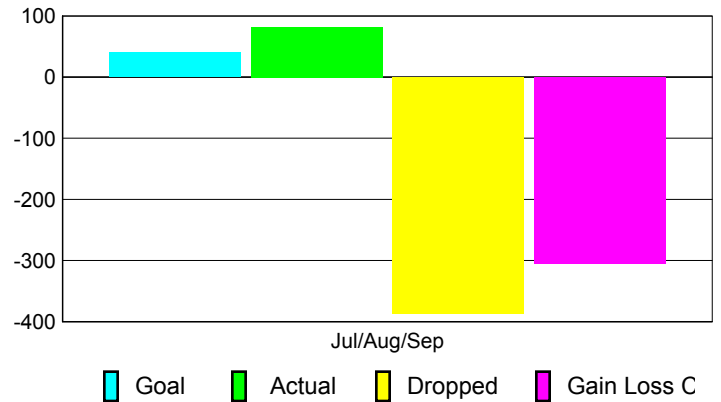

Membership Results 2010-2011

Goal, New, Dropped, Gain/Loss