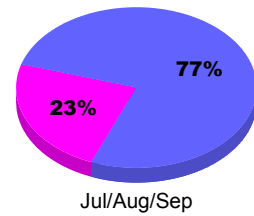

Membership Results
2010-2011

Membership
2009-2010

Month	Net Memb	Actual New	Actual Dropped	Gain/Loss of	Gain/Loss of
	Goal	Memb	Memb	Memb	Memb
Jul/Aug/Sep	40	82	-387	-305	-27
Totals	40	82	-387	-305	-27

Membership Results 2010-2011

Goal, New, Dropped, Gain/Loss

Comparison of Membership Gain/Loss

Current Year Compared to the Previous Year

Gender Comparison 2010-2011

Male Female