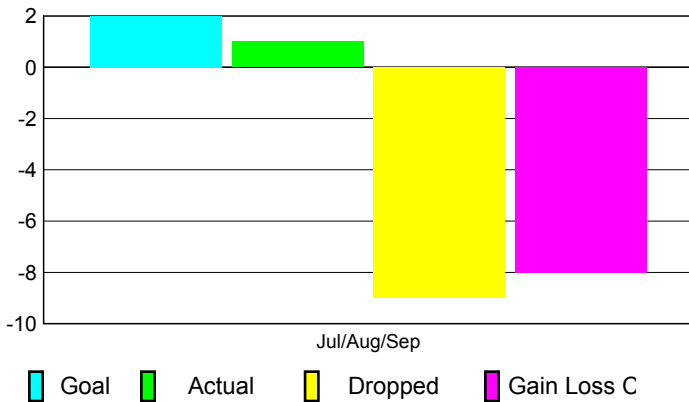

2010-2011 GMT Reports for District (or Undistricted) **District 322 B2**

GMT: **SANGEETA JATIA**

Location: **INDIA**

GMT CA: **6**

CLUBS

Club Results
2010-2011

Clubs
2009-2010

Month	New Club	Actual New	Actual Dropped	Gain/Loss of	Gain/Loss of
	Goal	Clubs	Clubs	Clubs	Clubs
Jul/Aug/Sep	2	1	-9	-8	-6
Totals	2	1	-9	-8	-6

Club Results 2010-2011

Goal, New, Dropped, Gain/Loss

Comparison of Club Gain/Loss

Current Year Compared to the Previous Year

YTD Status Quo Clubs 2010-2011

Status Quo Clubs Compared to Status Quo Members

MEMBERSHIP